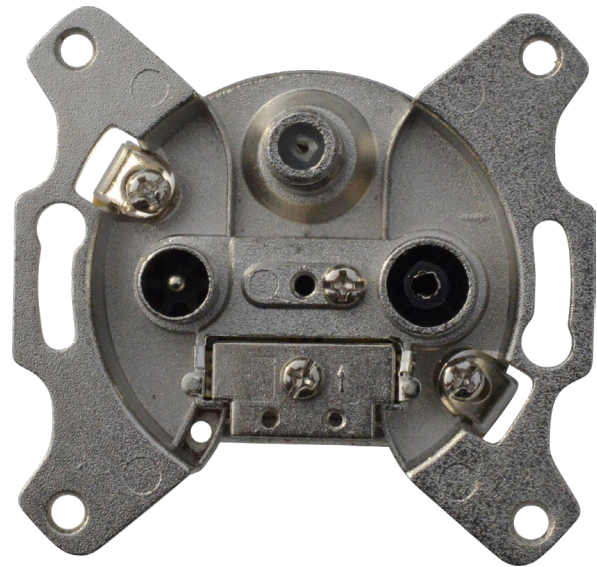

OUTLET TV/R/S - w. IEC connectors and frame
Size: (H) 86 x (W) 86 mm, RAL 9010 x (D) 32
mm, RAL 9003

METAL HOUSING - w. IEC connectors

ABOUT THE SATELLITE OUTLET

New outlet that comply with the latest industry standards. Designed for marine use covering the complete TV and Radio frequency worldwide as well as Satellite insert. Surge protection makes it suitable for digital signals. For each splitter or tap-off output you need one SEAS outlet.

All multi outlets are approved: CE50083-2:2006.

DESCRIPTION

SEAS Outlet TV/R/S w. IEC conn.
SEAS Frame (fits all SEAS)

PART NO

1030
1020-2