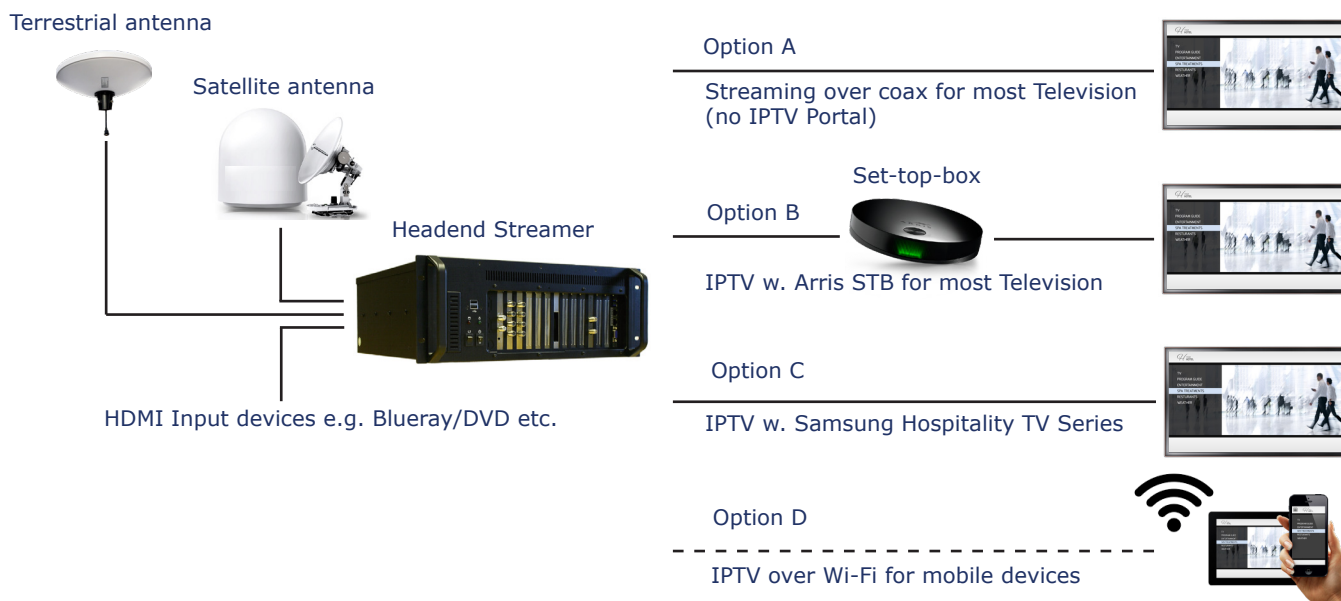

## FEATURES

- Compact design
- Scalable IPTV Portal with start package for 1-25 televisions.
- Easy to customize with different receivers and output modules to choose from
- Multiscreen support for display on televisions as well as mobile devices
- TV/Radio channels can be streamed over Coax, IP and Wi-Fi networks
- Interactive features such as recording, pause, rewind options
- Video on demand (VOD), TV on demand (TVOD)
- Edit & broadcast messages, information and presentations over the network
- Intuitive interface for users and administrators
- Robust design to provide for reliable operation in marine conditions

## MODULAR IS EFFECTIVE

The headend unit has 12 module slots that can be equipped with any combination of available receivers and output modules, depending on application and requirement. A customized solution is often more cost efficient especially for smaller projects.

## RETROFIT & NEW BUILD

The solution allows for streaming over both Coax, IP and Wi-Fi networks, making it relevant for both retrofit and new build projects. In retrofit projects, the existing network as well as televisions can often be re-used in order to keep costs down. If IPTV is required, the set-top-box is installed before the television in order to provide interactive features. However, the set-top-box is not needed if Samsungs smart hospitality television series is used.

## SYSTEM REQUIREMENTS

The headend unit must be installed in a rack dedicated for electrical/network equipment. The customer is responsible for the overall distribution network (Coax/IP/Wi-Fi), in which the streaming signal is delivered into, from the headend unit.